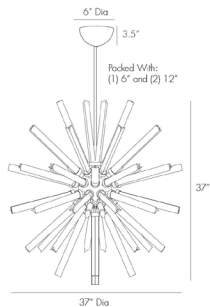

ARTERIOS

HANLEY LARGE CHANDELIER

89012
H: 44 IN, Dia: 37.00 IN
Antique Brass
Contract Suitable As Is

You asked for a more transitional version of 89010, so we plated the center sphere and suspension pipe in a warm antique brass finish. The triangular, fluted glass rods are the same, but they take on the warmth of the brass. We loved this combination so much we made it a smaller size as well (89011). A grand statement over a dining table or suspended in a staircase. Damp-rated, although limited covered outdoor conditions

APPEARANCE

Material	Glass, Steel
Material Type	Fluted, Plated
Finish	Antique Brass
Top Coat/Sealant	true

DIMENSIONS

Chandelier	H: 37 IN, Dia: 37.00 IN
Minimum Hanging Height	44 IN
Maximum Hanging Height	56 IN
Canopy	H: 3.5 IN, Dia: 6.00 IN

WIRING

Rating	Damp
Cord	10 FT, Clear/Silver, SVT
Socket	8, Type B - E12
Photographed Bulb	Frosted Globe Bulb
Maximum Watt	40
Voltage	110-120 V

CERTIFICATIONS

Certifications	Mexico Australia, EU, United Kingdom, Middle East, United States, Canada
----------------	---

REPLACEMENT PARTS

Replacement Part 1	PIPE-101
Replacement Part 1 Dim	(1) 6" and (1) 12"
Replacement Part 2	PIVOT-103
Replacement Part 2 Dim	1.5" x .5"

CONTRACT

Contract Suitable	true
-------------------	------